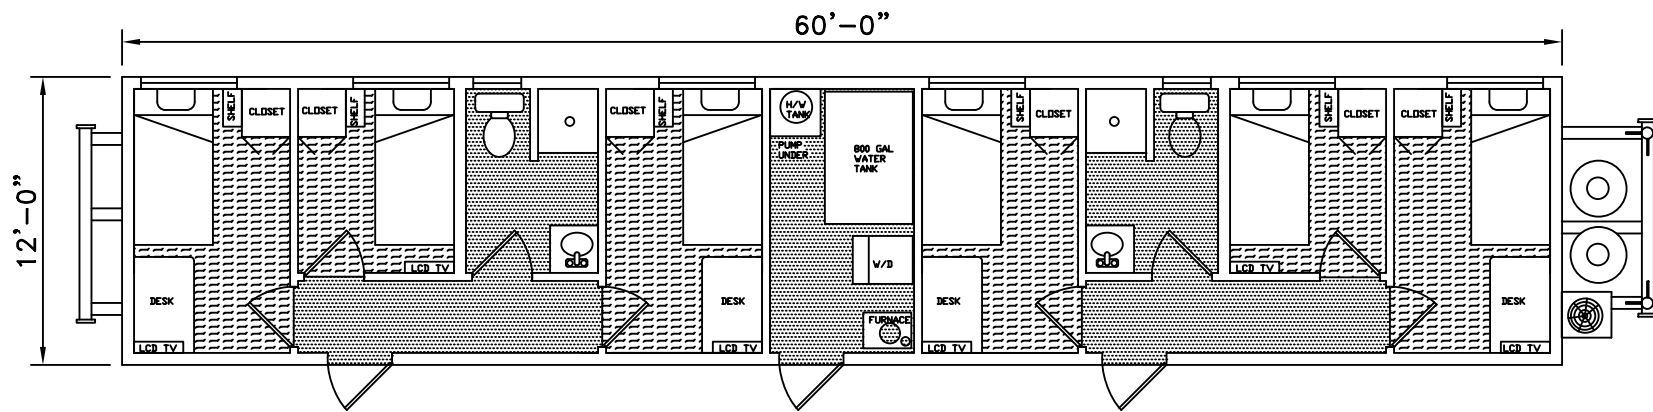

12x60 SIX PERSON SLEEPER

- 6-Person VIP Sleeper/Washcar
- Triple Skid Mount
 - Propane Heat
 - Air Conditioned
 - Upgraded Finishing
 - Carpet in Bedrooms
 - Pillowtop Mattresses
 - TV/DVD in each room
 - Stacking Washer Dryer

SPACE BY

	www.willscot.com	PROJECT 6 PERSON SLEEP UNIT	SERIAL#: .	SCALE: 1/8"=1'	DWG: A-1
	NATIONWIDE TOLL FREE: (800) 782-1500 CORPORATE OFFICE: (800) 638-6963		THE USE OF THIS DRAWING FOR ANY MEANS OTHER THAN THAT INTENDED IS STRICTLY PROHIBITED WITHOUT THE PRIOR WRITTEN CONSENT OF AN AUTHORIZED REPRESENTATIVE OF WILLIAMS SCOTSMAN.	CPX#: .	
© 2008 WILLIAMS SCOTSMAN INC.			FILE#: WS2008-0558	DRFT: MRW	